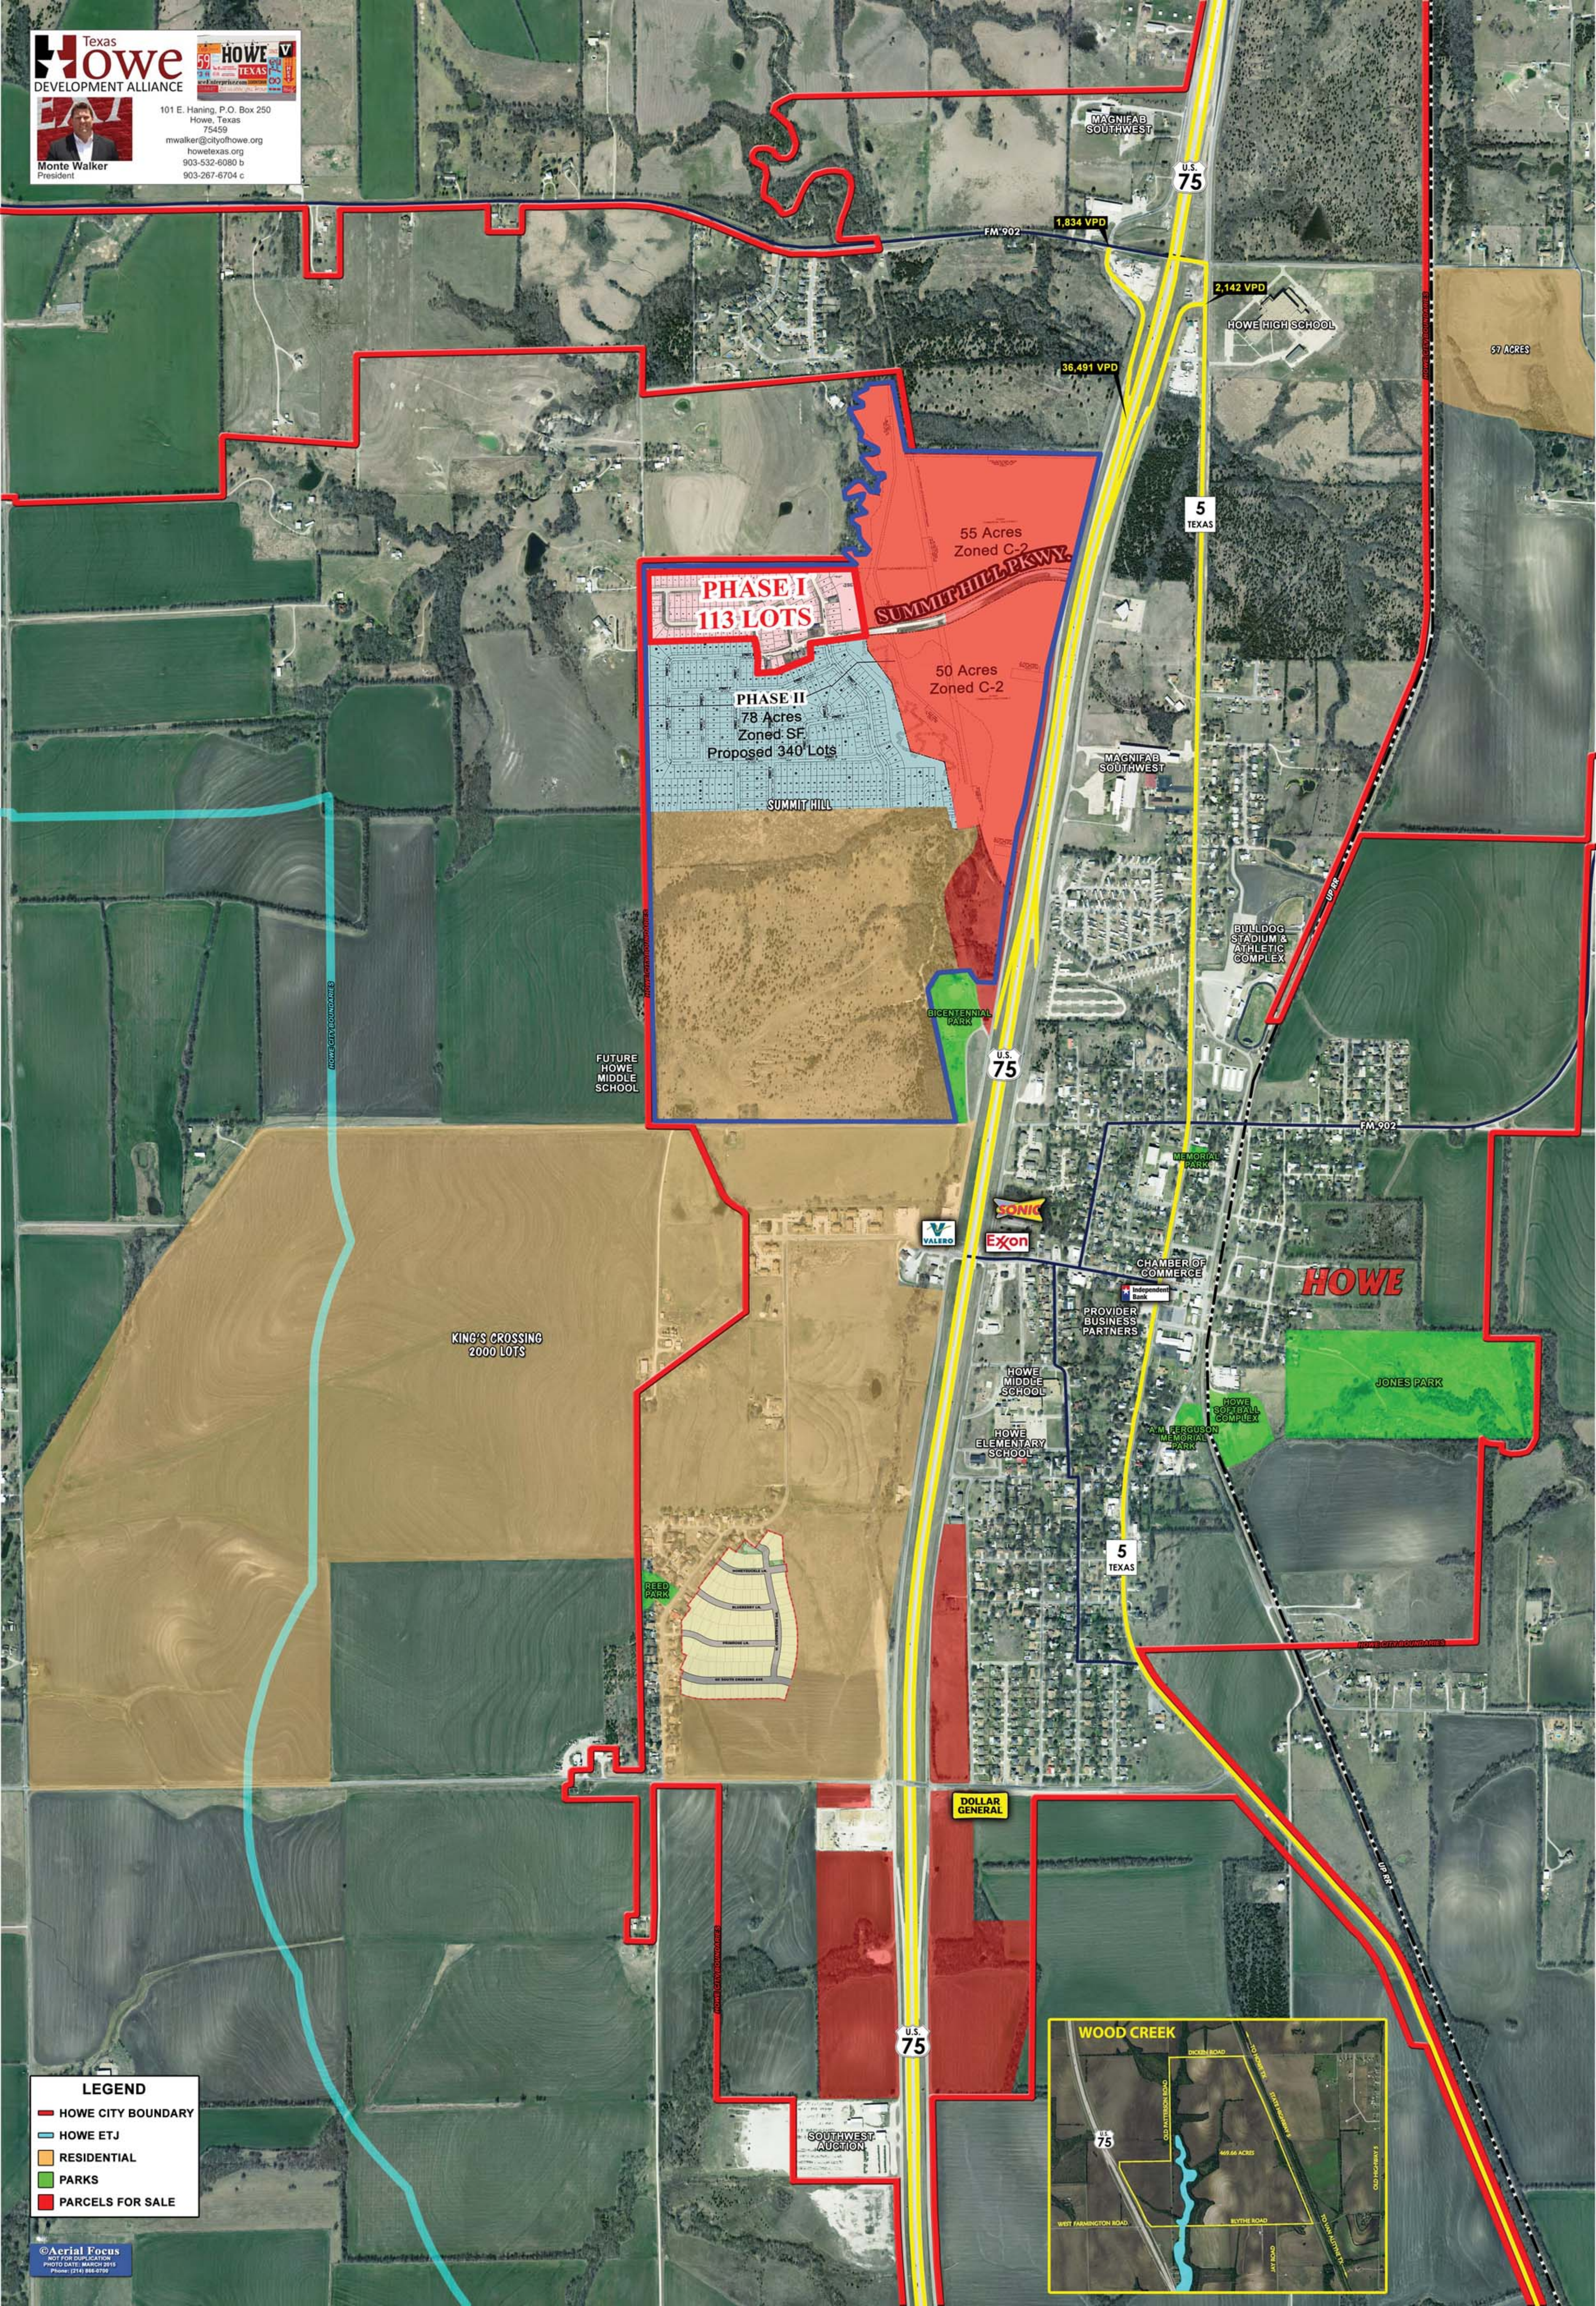

Monte Walker
President

LEGEND

- HOWE CITY BOUNDARY
- HOWE ETJ
- RESIDENTIAL
- PARKS
- PARCELS FOR SALE

WOOD CREEK

468.66 ACRES
 U.S. 75
 WEST FARMINGTON ROAD
 BLYTHE ROAD
 JAY ROAD
 OLD FARMINGTON ROAD
 OLD FARMINGTON ROAD
 OLD FARMINGTON ROAD